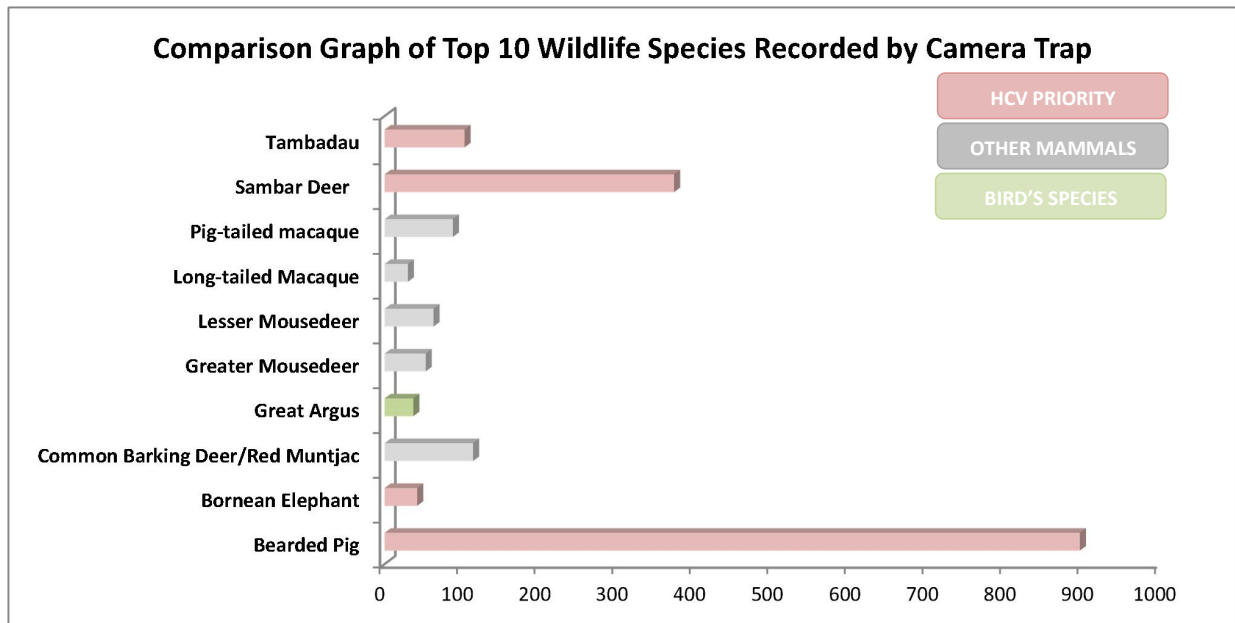

Camera Trapping (Camera-Traps Placed In Strategic Locations)

Figure 1. Number of pictures captured by camera traps in 2016

Figure 2. Comparison Graph of top 10 Wildlife Species in 2016

Data analysis from our camera traps recorded that the *Bearded Pig*, *Sambar Deer* dan *Banteng / Tembadau* are three of the highest presence detected from our camera traps. From all of the wildlife presence detected and recorded, four Totally Protected species were present which is the *Borneon Pygmy Elephant and Banteng / Tembadau*. We have 10 camera traps in total, being placed and installed in specific locations.