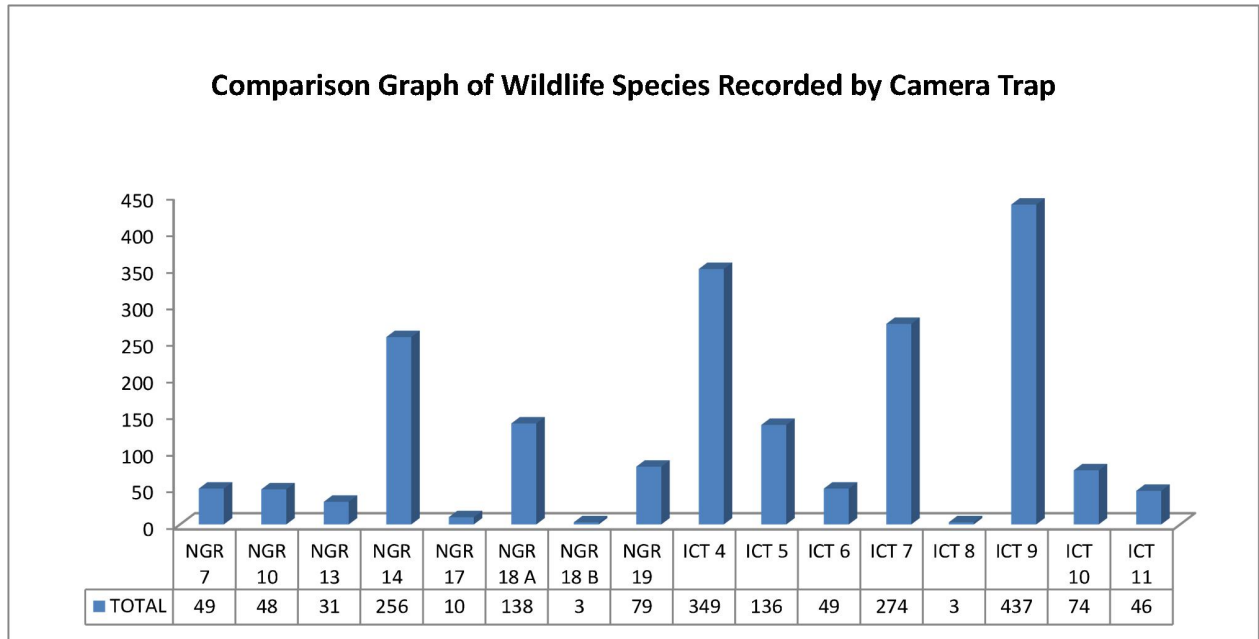

Camera Trapping (Camera-Traps Placed In Strategic Locations)

Figure 1. Number of pictures captured by camera traps in 2016

Figure 2. Comparison Graph of top 10 Wildlife Species in 2016

Data analysis from our camera traps recorded that the *Bearded Pig*, *Sambar Deer* dan *Banteng / Tembadau* are three of the highest presence detected from our camera traps. From all of the wildlife presence detected and recorded, four Totally Protected species were present which is the *Borneon Pygmy Elephant and Banteng / Tembadau*. We have 10 camera traps in total, being placed and installed in specific locations.